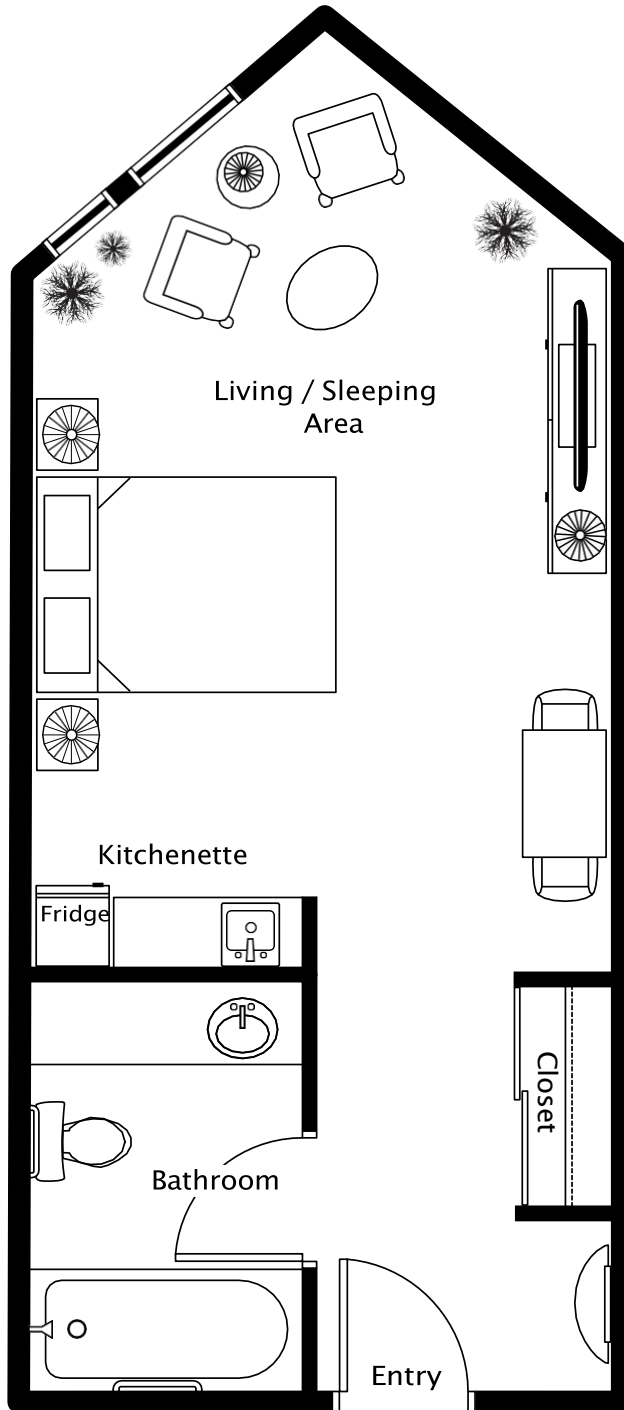

## Studio

VAN HORNE  
retirement residence

# The Elmsey

Studio  
337 sq.ft.

ALL ILLUSTRATIONS ARE ARTIST'S CONCEPT PLANS AND SPECIFICATIONS MAY CHANGE WITHOUT NOTICE.  
ACTUAL USABLE FLOOR SPACE MAY VARY FROM STATED FLOOR AREA. E & O.E.

# The Elmsey

Studio with Patio  
316 sq.ft.

ALL ILLUSTRATIONS ARE ARTIST'S CONCEPT PLANS AND SPECIFICATIONS MAY CHANGE WITHOUT NOTICE.  
ACTUAL USABLE FLOOR SPACE MAY VARY FROM STATED FLOOR AREA. E & O.E.

# The Heritage

Studio  
286 sq.ft.