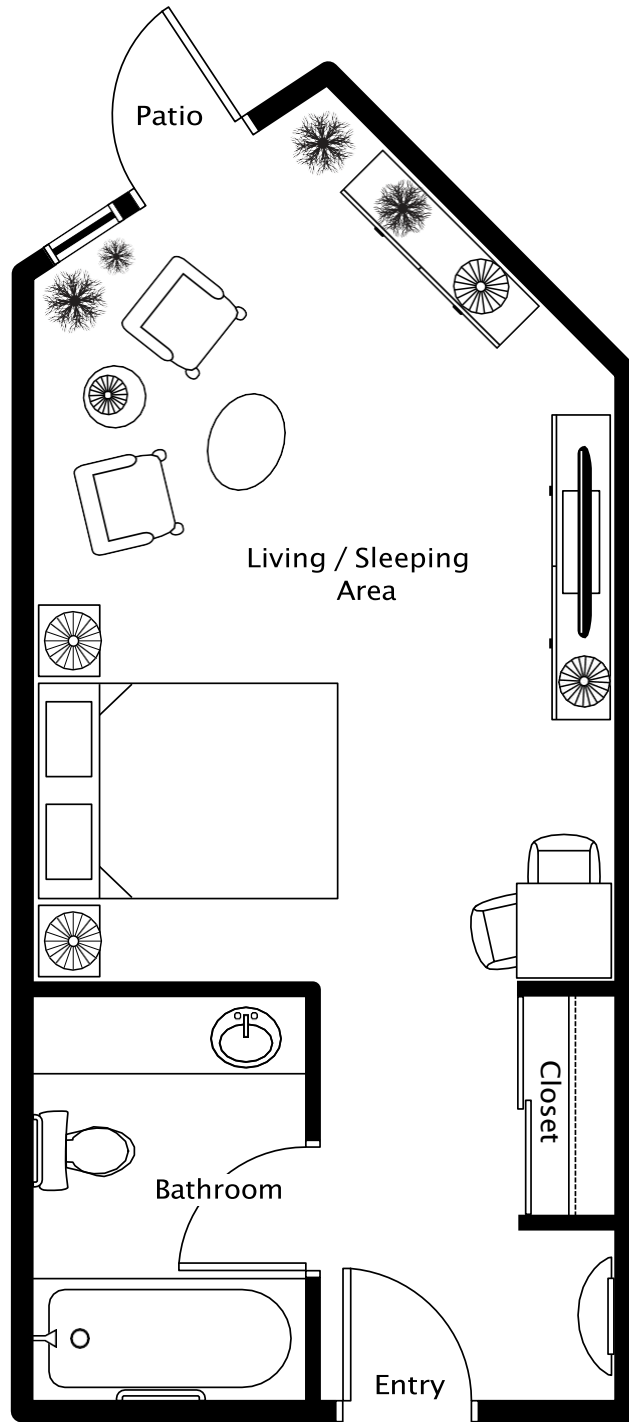

# The Elmsey

Studio  
337 sq.ft.

ALL ILLUSTRATIONS ARE ARTIST'S CONCEPT PLANS AND SPECIFICATIONS MAY CHANGE WITHOUT NOTICE.  
ACTUAL USABLE FLOOR SPACE MAY VARY FROM STATED FLOOR AREA. E & O.E.

# The Elmsey

Studio with Patio  
316 sq.ft.

ALL ILLUSTRATIONS ARE ARTIST'S CONCEPT PLANS AND SPECIFICATIONS MAY CHANGE WITHOUT NOTICE.  
ACTUAL USABLE FLOOR SPACE MAY VARY FROM STATED FLOOR AREA. E & O.E.

# The Heritage

Studio  
286 sq.ft.

# The Heritage (flip)

Studio  
286 sq.ft.