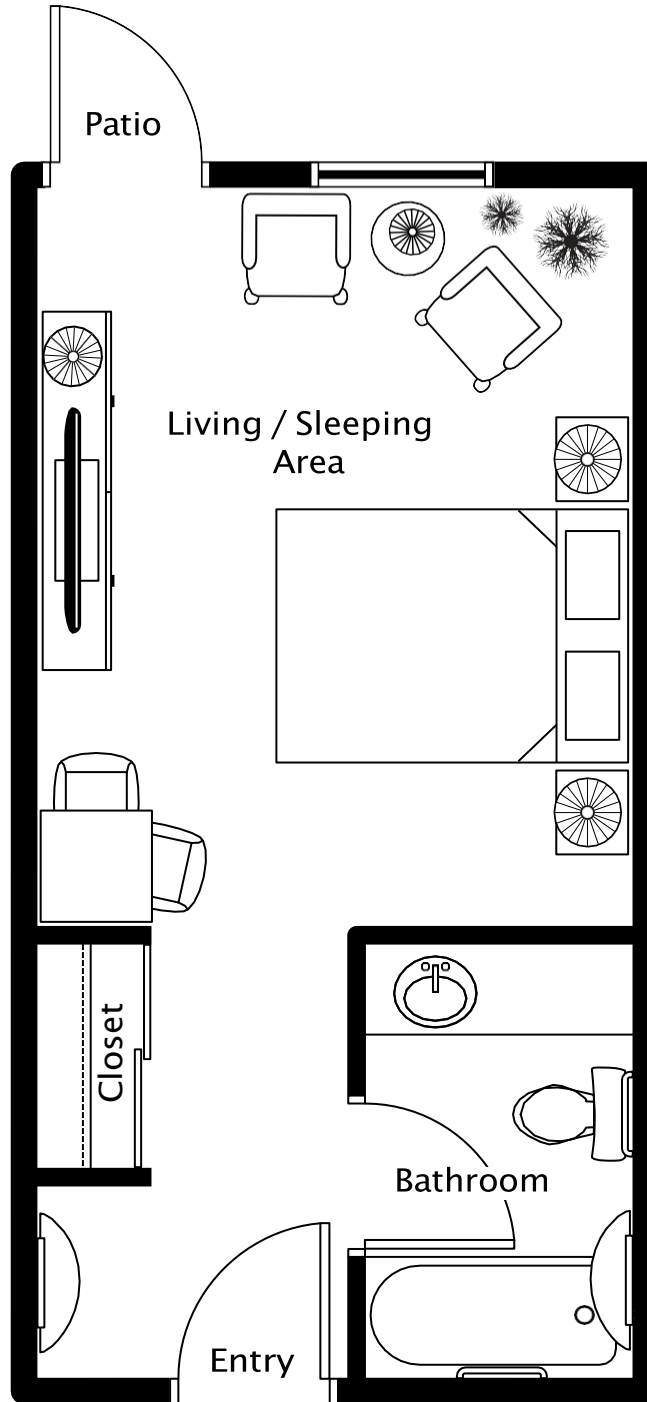

# The Elmsey

Studio  
337 sq.ft.

ALL ILLUSTRATIONS ARE ARTIST'S CONCEPT PLANS AND SPECIFICATIONS MAY CHANGE WITHOUT NOTICE.  
ACTUAL USABLE FLOOR SPACE MAY VARY FROM STATED FLOOR AREA. E & O.E.

# The Elmsey

Studio with Patio  
316 sq.ft.

ALL ILLUSTRATIONS ARE ARTIST'S CONCEPT PLANS AND SPECIFICATIONS MAY CHANGE WITHOUT NOTICE.  
ACTUAL USABLE FLOOR SPACE MAY VARY FROM STATED FLOOR AREA. E & O.E.

# The Heritage

Studio  
286 sq.ft.

# The Heritage (flip)

Studio  
286 sq.ft.