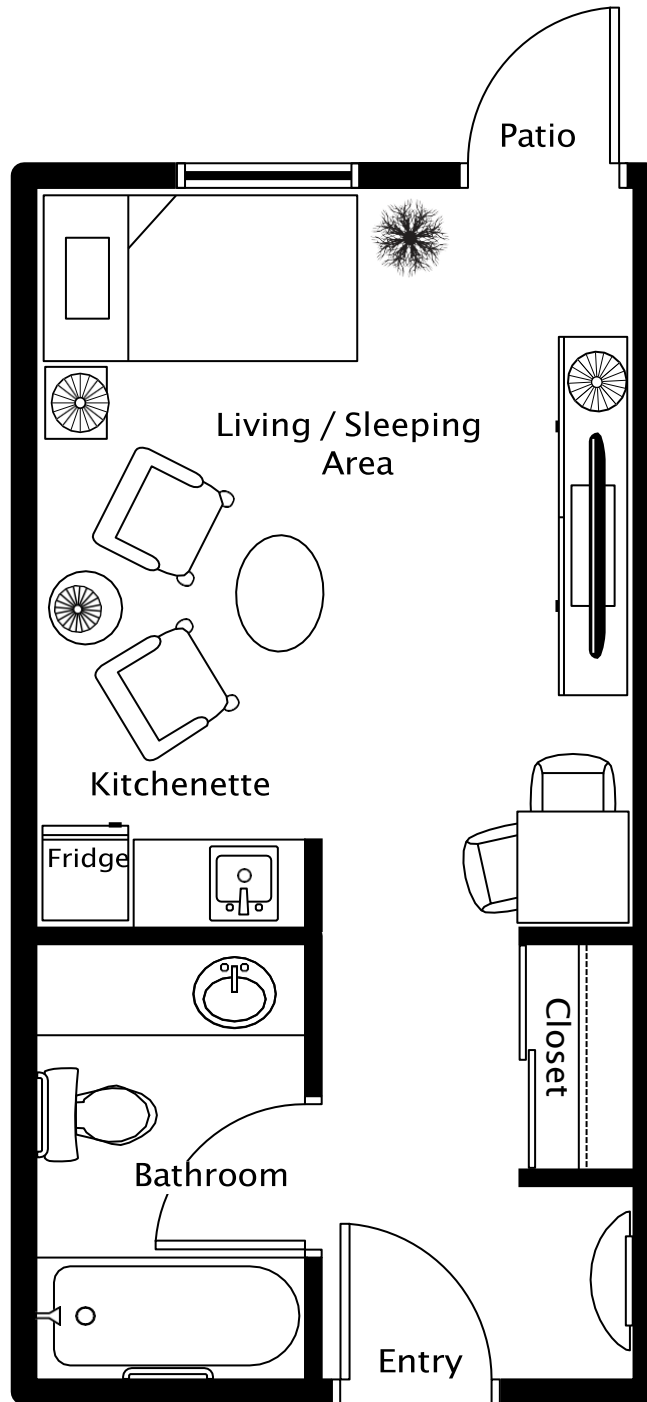

# The Elmsey

Studio with Patio  
316 sq.ft.

ALL ILLUSTRATIONS ARE ARTIST'S CONCEPT PLANS AND SPECIFICATIONS MAY CHANGE WITHOUT NOTICE.  
ACTUAL USABLE FLOOR SPACE MAY VARY FROM STATED FLOOR AREA. E & O.E.

# The Heritage

Studio  
286 sq.ft.

# The Heritage (flip)

Studio  
286 sq.ft.