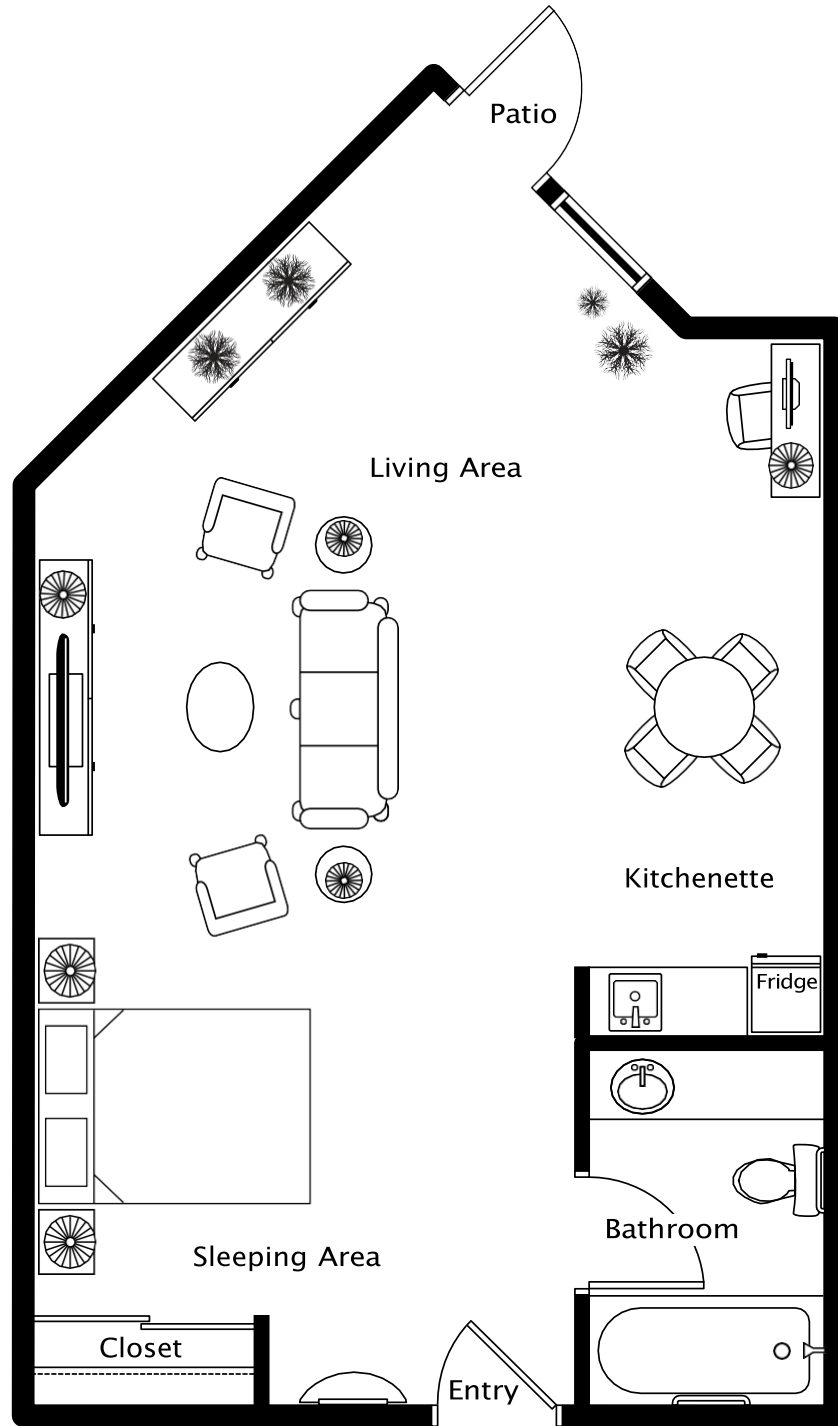

# The Heritage

Studio  
286 sq.ft.

# The Heritage (flip)

Studio  
286 sq.ft.

## Studio

444 sq.ft.